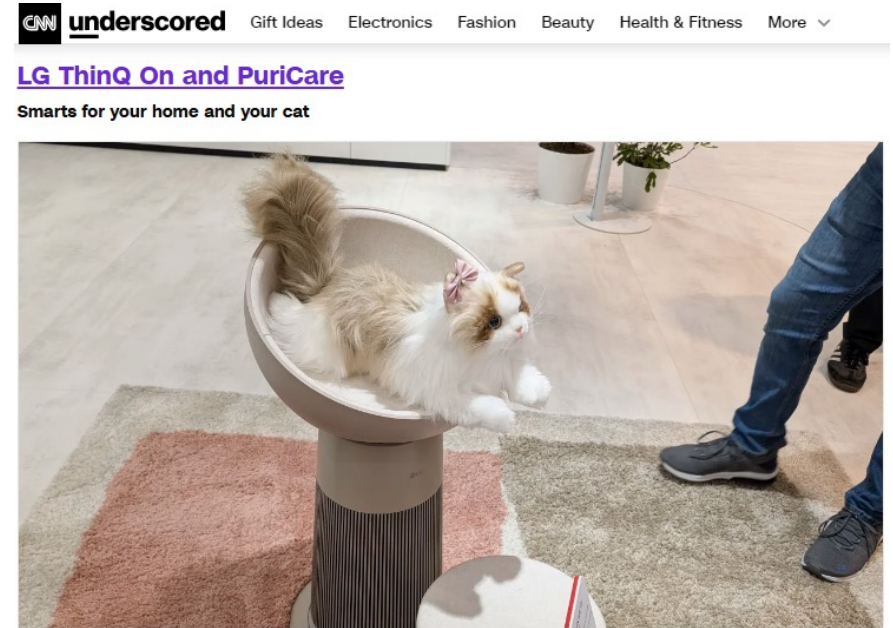

AeroCat Tower In the News

Techlicious – Editor’s Choice IFA 2024

LG PuriCare

Okay cat lovers, LG’s new PuriCare (model AS207CHZ0) is the air purifier made for you. It includes all of the air filtration you’d expect from a high-end air purifier, with a heated perch for your cat. While lounging, the built-in scale checks and logs your cat’s weight to alert you if there’s a potential health problem. And there is a step-stool accessory you can attach if your cat needs help reaching the top. Pricing and availability for the PuriCare model AS207CHZ0 have not been set.

CNN – Underscored: Best of IFA 2024

[See more at LG](#)

LG has the home covered with ThinQ On, a dedicated smart home hub that controls and monitors your connected devices through the ThinQ app. But what caught my attention at the LG booth was the LG PuriCare air purifier built for homes with cats. While cats aren’t known for being easy to control, LG put a cat bed on top of the air purifier, which makes it really useful. A sensor knows when the cat is curled up on top and turns the machine off so the cat can snooze. When it leaves for a nap elsewhere, the machine turns back on to purify the air. Tucked away under the bed is a scale that checks and monitors your cat’s weight, alerting you through the ThinQ app if there’s a potential health issue.